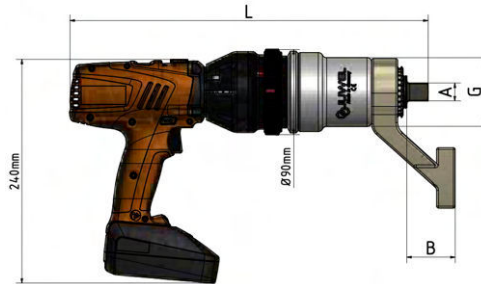

Scan the QR code to get to the product.

Visit us online:

www.juwel-schraubtechnik.de/en

JUWEL TQS-Series Battery-operated Torque Gun

- Torque range from 100 to 10,000 Nm
- Brushless PowerDrive motor
- Lithium-ion battery with SafetyCell Technology (6 Ah)
- Planetary gears are developed and manufactured 100% in Germany in our own company
- Thanks to the quick-charger, batteries can be fully charged in less than 30 minutes
- 4 gears with 15 torque levels each
- High speeds for precise and fast screwing
- From model TQS-400 equipped with additional handle for better handling
- Reaction arm made of high-strength investment casting - customised versions also possible on request thanks to our own CNC manufacture

Subject to technical changes and errors.

Technical Data

Typ/Type	TQS-065	TQS-095	TQS-130	TQS-220	TQS-300	TQS-400	TQS-500	TQS-600	TQS-700	TQS-800-1000
Antriebsvierkant/Square drive A	3/4"	3/4" / 1"	1"	1"	1"	1 1/2"	1 1/2"	1 1/2"	1 1/2"	
Artikelnummer/Item number	62 000 065	62 000 095	62 000 130	62 000 220	62 000 300	62 000 400	62 000 500	62 000 600	62 000 700	
Drehmoment/Torque (Nm)	100 - 650	100 - 950	100 - 1.300	100 - 2.200	100 - 3.000	150 - 4.000	250 - 5.000	350 - 6.000	450 - 7.000	Max. 10.000
Drehzahl 1. Gang (U/min)/ Speed 1st gear (r/min)	8	7.5	4.25	2.1	1.2	1.25	1.25	1	0.75	
Drehzahl 2. Gang (U/min)/ Speed 2nd gear (r/min)	16	15.5	8.5	4.2	2.5	2.5	2.5	2	1.5	
Drehzahl 3. Gang (U/min)/ Speed 3rd gear (r/min)	36	35	20	8.5	6	5.5	5.5	4	3.5	
Drehzahl 4. Gang (U/min)/ Speed 4th gear (r/min)	70	36	39	18	12	11	11	8	7	
Gewicht Abstützung/ Weight reaction arm (kg)	0.5	0.7	1.7	1.7	1.7	3.5	3.5	5.5	5.5	Auf Anfrage/ On request
Gewicht/Weight (kg)	4.75	6.8	7.2	8.2	8.3	10.5	12.5	16	16	
Länge/Length H (mm)	380	390 / 395	380	420	420	435	475	455	455	
Weite/Width B (mm)	55	55/75	75	75	75	95	95	115	115	
Ø Getriebe/Gear D (mm)	75	75	88	88	88	99	99	135	135	
Ø Verriegelung/Locking (mm)	90	90	90	90	90	90	90	90	90	